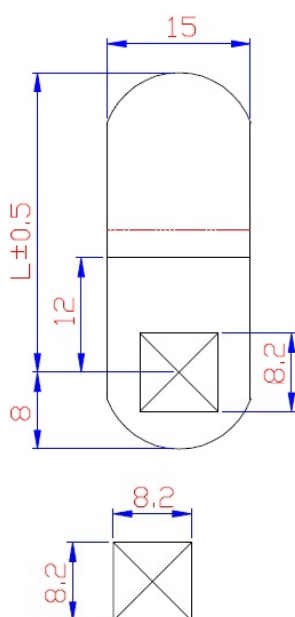

PRODUCT SHEET

Description:

Cam No. A73 F/1900 & 5250 Series, Cranked 9mm, C/E 35mm

Item number:

14.04.773-0

Units	Box	Carton	HS Code	Barcode
Pcs.	1	500	8301600090	
				5704866454575

CODE	L	H
A71	25	7
A72	30	7
A73	35	7
A74	40	7
A75	45	7
A76	50	7